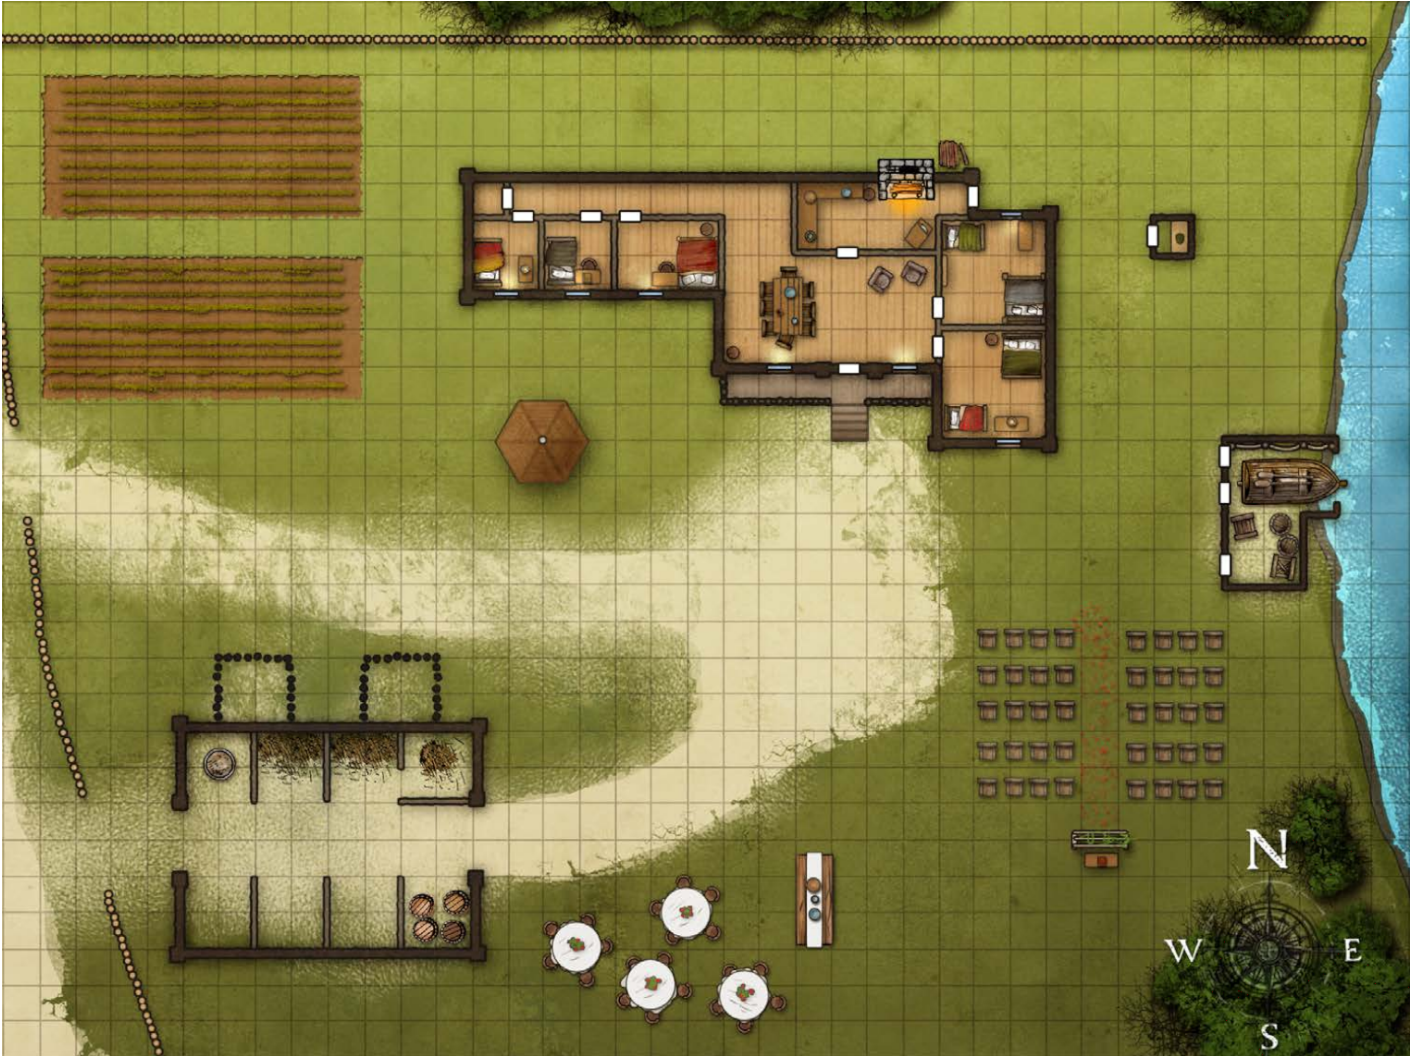

Paddlefoot Farm

Farm map — We B4 Goblins! module (Paddlefoot Farm raid)

Paddlefoot Farm

Overview

A halfling family homestead approximately 3 miles southeast of Brinestump Marsh, along the Soggy River on the Lost Coast Road. Despite its appearance as a working farm, it operates as a front for illegal river tolls and piracy, with Sczarni contacts. The party raided it during the Paddlefoot wedding celebration and recovered **Squealy Nord** — the Licktoad tribe's sacred pig mascot.

Location

- Approximately 3 miles southeast of Brinestump Marsh.
- Along the Soggy River on the Lost Coast Road.

Farm Layout

Area	Description
A1 — Barn	Main barn structure.
A2 — Animal Pens	Housed 7 goats, one enormous sow, and Squealy Nord (held here).
A3 — Yard	Open farmyard area.
A4 — Farmhouse	Main residence.
A5 — Outhouse	Outhouse.
A6 — Boathouse	River access; used for piracy operations. Locked.

Inhabitants

- **Lottie Paddlefoot** — Matriarch. Stubborn. Runs the illegal river toll operation.
- **Winnius Paddlefoot** — Halfling groom; was celebrating his wedding during the party's raid.
- **Wellma Paddlefoot** — Halfling bride; was celebrating her wedding during the party's raid.
- **Corpule Gunders** — Mercenary bodyguard employed by the Paddlefoots.
- **Mitzen** — Lottie's schnauzer.

Campaign Events

The party arrived during the Paddlefoot wedding celebration and raided the farm. **Squealy Nord** — the Licktoad tribe's sacred pig mascot — was recovered from the Animal Pens (A2), where he was being held alongside the farm's own livestock.